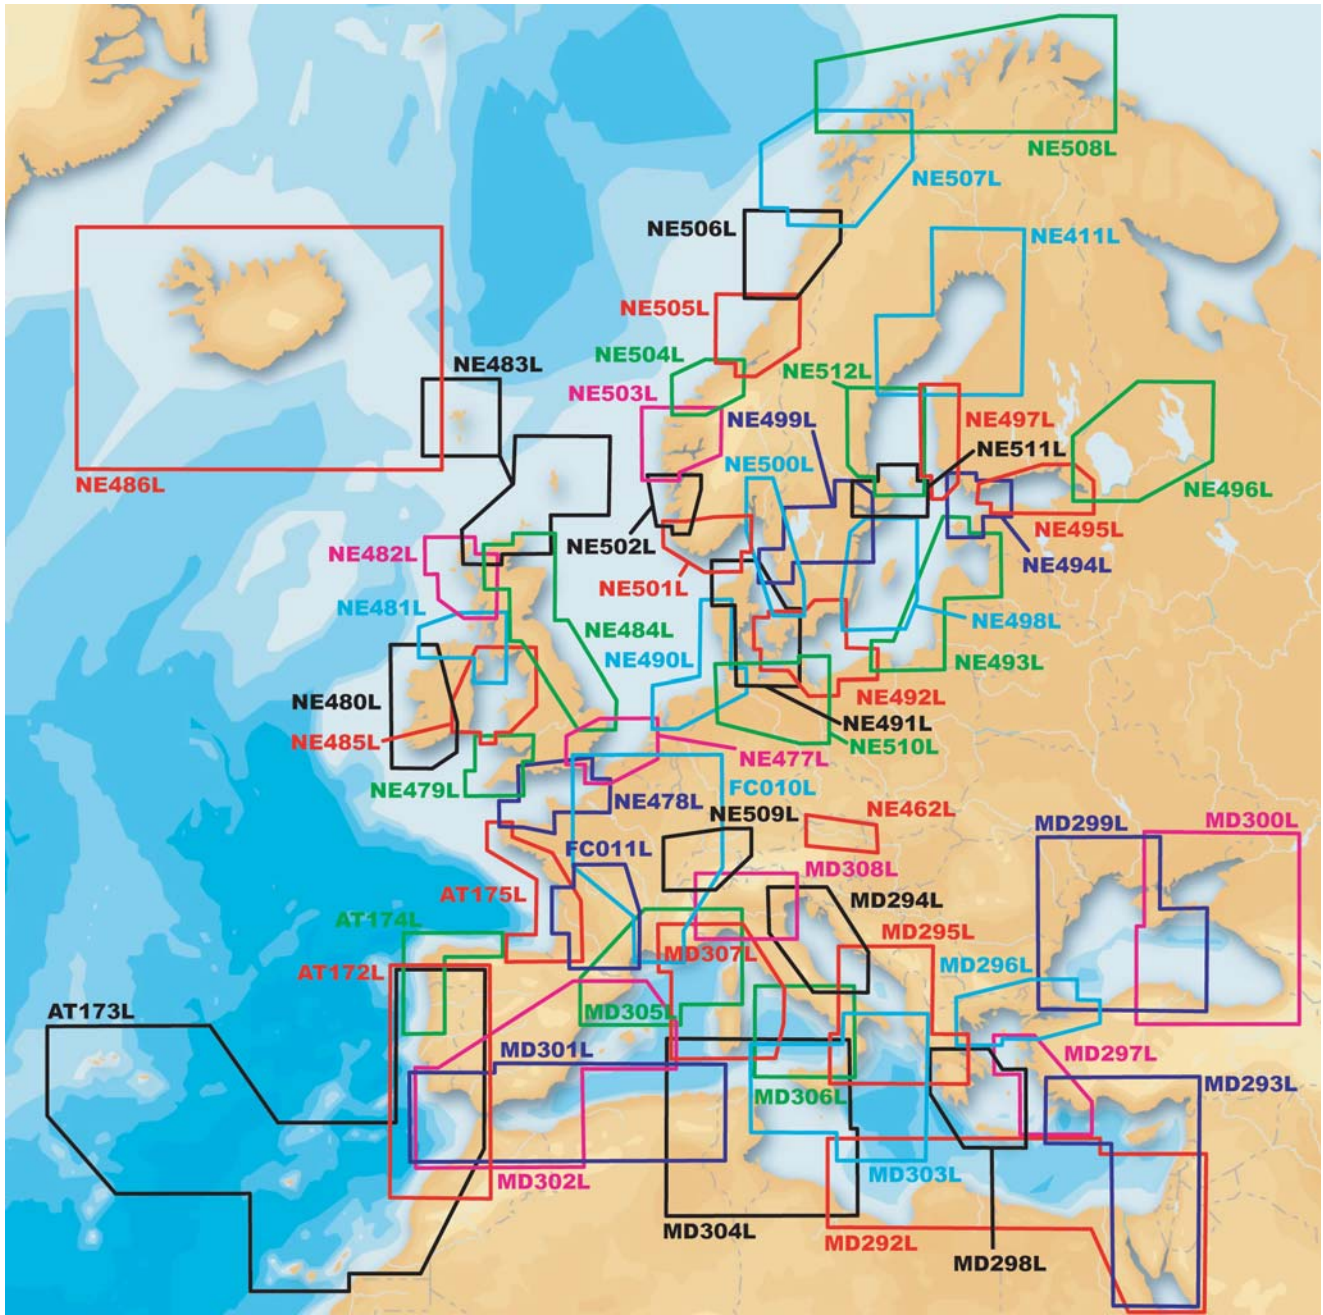

Large 'L' Classic Charts

CODE	TYPE	TITLE	SIZE	DESCRIPTION
AT172L	CLASSIC	PORTUGAL TO MOROCCO	L	Ria de Arosa to Strait of Gibraltar and Safi.
AT173L	CLASSIC	SINES TO AZORES	L	Sines to Strait of Gibraltar and Villa Bens, including Canary Islands, Azores, Ilha da Madeira.
AT174L	CLASSIC	GIJON TO RIO LIS	L	San Vicente de la Barquera to Rio Lis.
AT175L	CLASSIC	BREST TO BILBAO	L	L'aber-Wrac'h to Pto. De Comillas, including Gironde.
FC010L	CLASSIC	MARSEILLE TO CALAIS	L	Marseille to Calais. Including Le Rhone, La Seine, Lac Leman.
FC011L	CLASSIC	CANAL DU MIDI	L	Canal du Midi, Dordogne & Lot Canals.
MD292L	CLASSIC	LEBANON S. TO LIBYA	L	Saida in Lebanon to Gulf of Sidra in Libya, including Israel, Suez Canal, Khalig el Suweis, Gulf of Aqaba, Strait of Gubal.
MD293L	CLASSIC	TURKEY S.-RED SEA N.	L	Datca in Turkey to Mina Dumyat in Egypt, including Nisos Rodhos, Cyprus, Syria, Lebanon, Israel, Suez Canal, Khalig el Suweis, Gulf of Aqaba, Strait of Gubal.
MD294L	CLASSIC	NORTH ADRIATIC SEA	L	Manfredonia to Venezia and Mljet, including Golfo di Venezia.
MD295L	CLASSIC	SOUTH ADRIATIC SEA	L	Sapri to Capoiale and Jadrtovac to Korinthiakos Kolpos, including Golfo di Taranto, Strait of Otranto, Ionian Sea.
MD296L	CLASSIC	NORTH AEGEAN SEA	L	Pagasitikos Kolpos to Istanbul and Edremit Koerfezi, including Thermaiekos Kolpos, Thrakikon Pelagos, Sea of Marmara, Nisos Limnos.